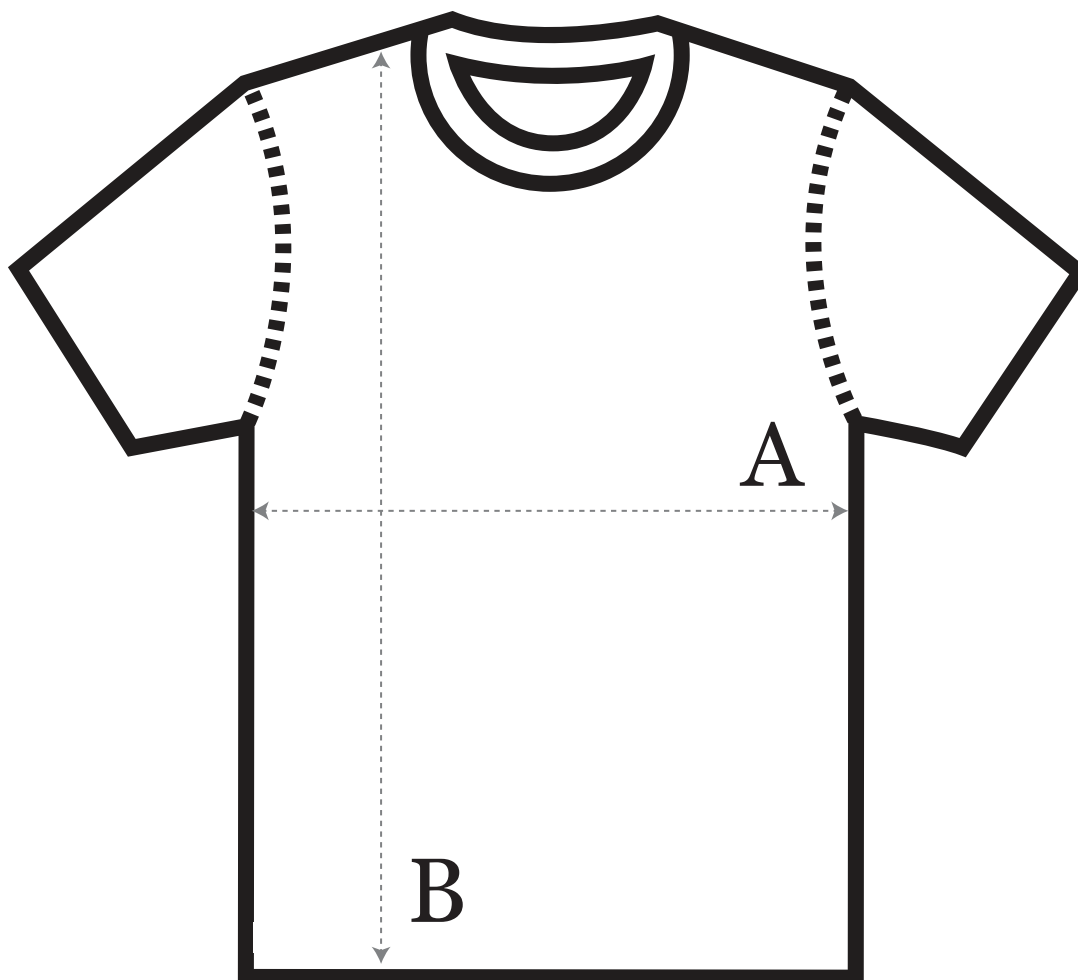

Size Chart

Adult Sizes						
Sizes (inches)	XS	S	M	L	XL	XXL
A	35"	36"	38"	40"	42"	44"
B	24"	26"	27"	28"	30"	30"

Sizes for 'A' are based on chest circumference. Measured around the body, over the fullest part of the chest.

Please note that all sizes have a tolerance of +/- 0.5 inches.